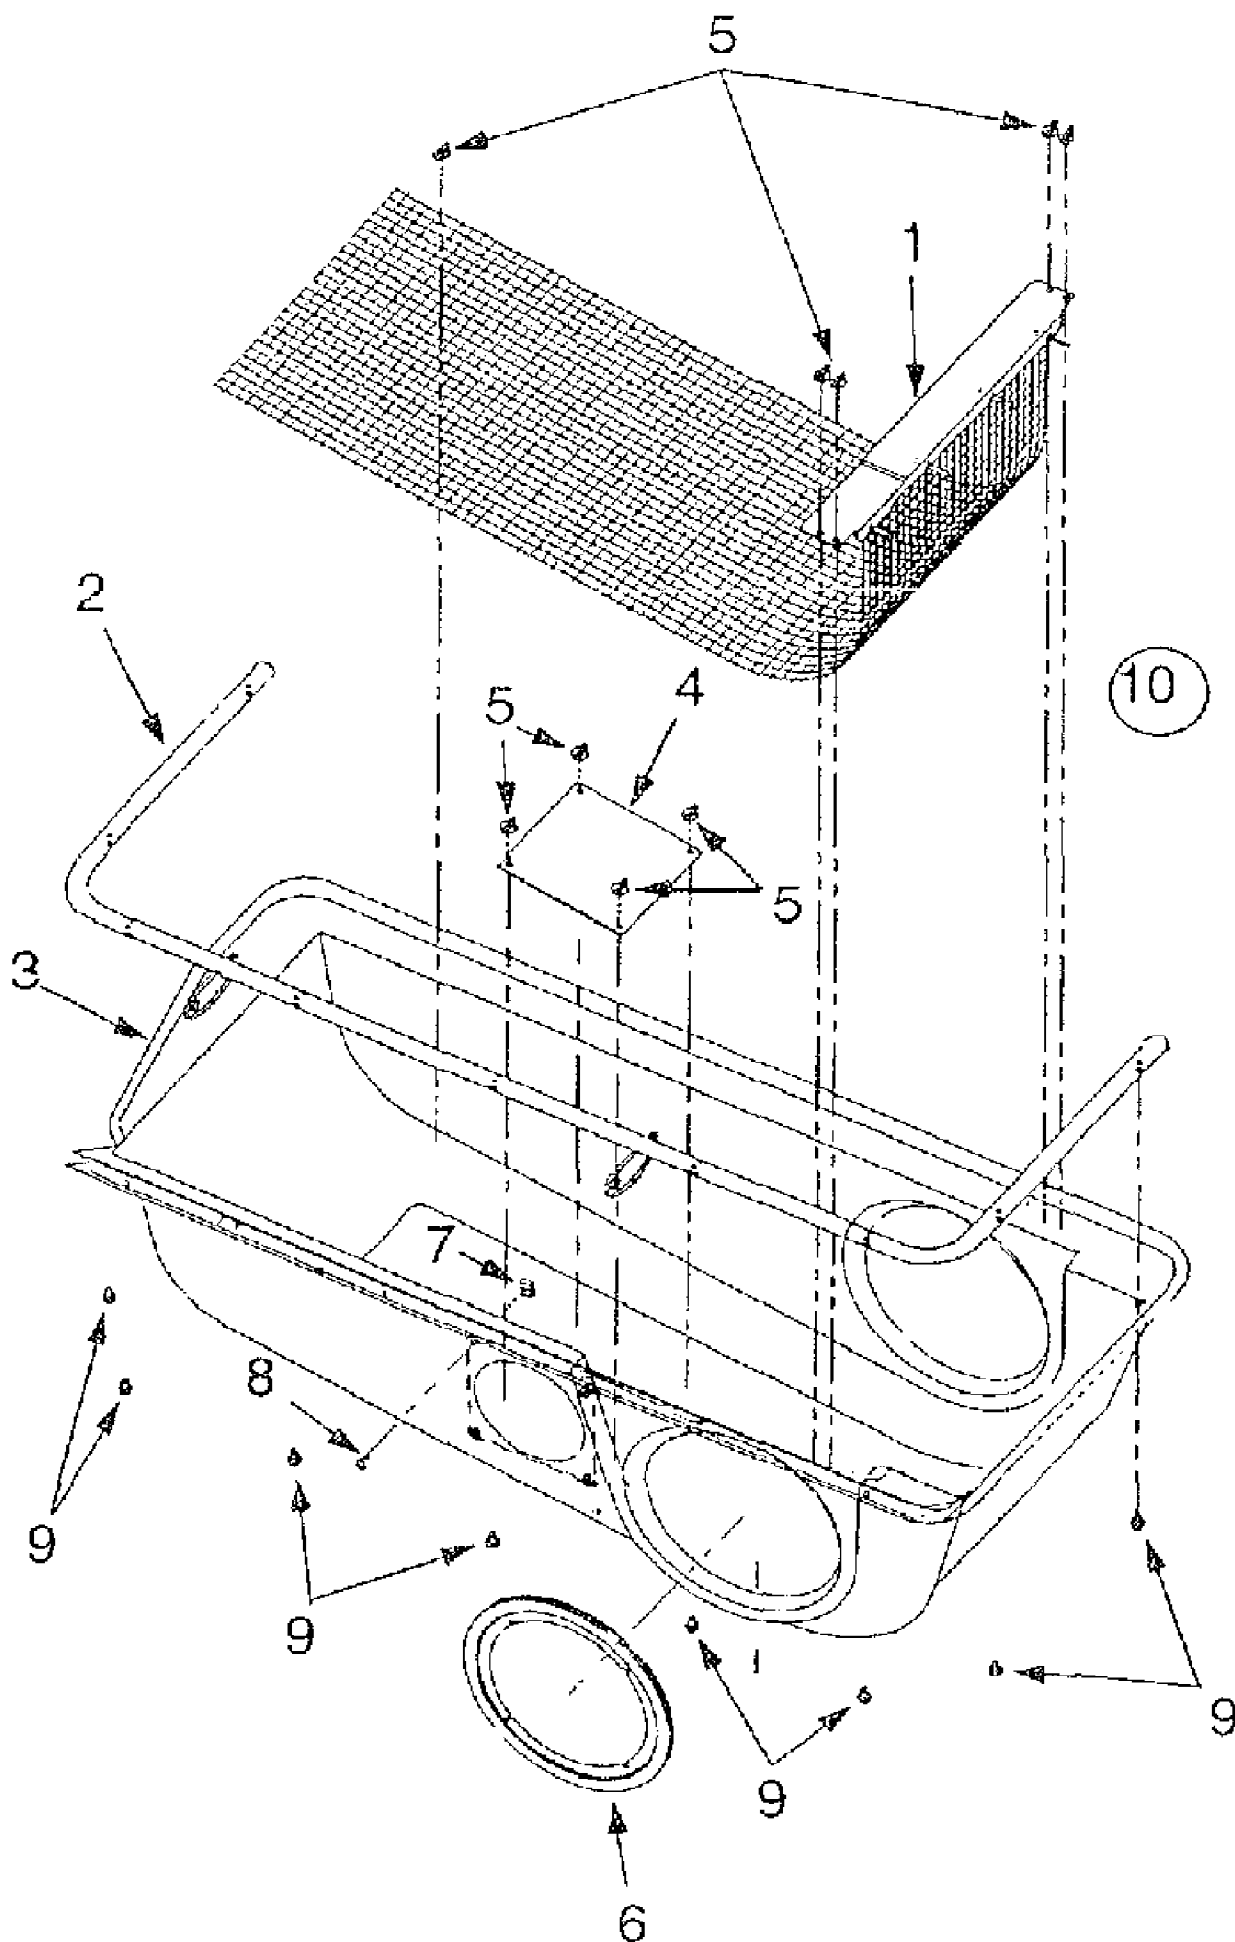

190-063-000 Twin Bagger (2002)  
Grass Catcher Assembly

190-063-000 Twin Bagger (2002)  
Grass Catcher Assembly

Page 2 of 4

Ref #	Part Number	Qty	S/P/F	Description
1	16587B	1	S	Catcher Support Tube Mtg. Brkt.
2	16591A	1	S	Hanger Bracket: Bag Frame
3	16592	1	S	Catcher Support Tube Assembly
4	16594A	1		Cover Assembly Model 063 only; See "Grass Catcher Cover Assembly" illustration and parts list for complete breakdown.
	631-0007	1		Cover Assembly Model 103 only; See "Grass Catcher Cover Assembly" illustration and parts list for complete breakdown.
5	16606	1	S	Retainer Hook Bracket
6	16610C	1	S	Support Bracket: LH
7	16611C	1	S	Support Bracket: RH
8	710-0473	1	/P	Mach. Screw: #10-24 X 0.5"
9	710-0604	1	S	Screw, TT: 5/16-18 X 0.625"
10	710-0751	1	/P	Hex Bolt: 1/4-20 X 0.620" Gr. 5
11	710-3008	1	/P	Hex Bolt: 5/16-18 X 0.75" Gr. 5
12	712-0272	1	/P	Hex Sems Nut: 10-24
13	712-0324	1	/P	Hex Lock Nut
14	712-3006	1	/P	Hex Nut: Gr. 5
15	712-3010	1	S	Hex Nut: 5/16-18
16	712-3017	1	S	Hex Nut: 3/8-16 Gr. 8
17	723-0383	1	S	Retainer Strap Assembly
18	731-0827A	1	S	Discharge Chute Model 063 only
	731-0925A	1	S	Discharge Chute Model 103 only
19	731-0899A	1	S	Chute Tube Model 063 only
	731-0926	1	S	Chute Tube Model 103 only
20	736-0119	1	S	Lock Washer: 5/16
21	736-0169	1	S	Lock Washer
22	736-0175	1	S	Spring Washer
23	736-0255	1	S	Bell Washer Model 063 only
	736-0253	1	S	Bell Washer Model 103 only
24	736-0329	1	S	Lock Washer: 1/4
25	738-0380	1	S	Shoulder Screw
26	749-0701A	1	S	Frame Tube
27	764-0221	1	S	Catcher Bag
28	783-0601	1	S	Catcher Support Bracket