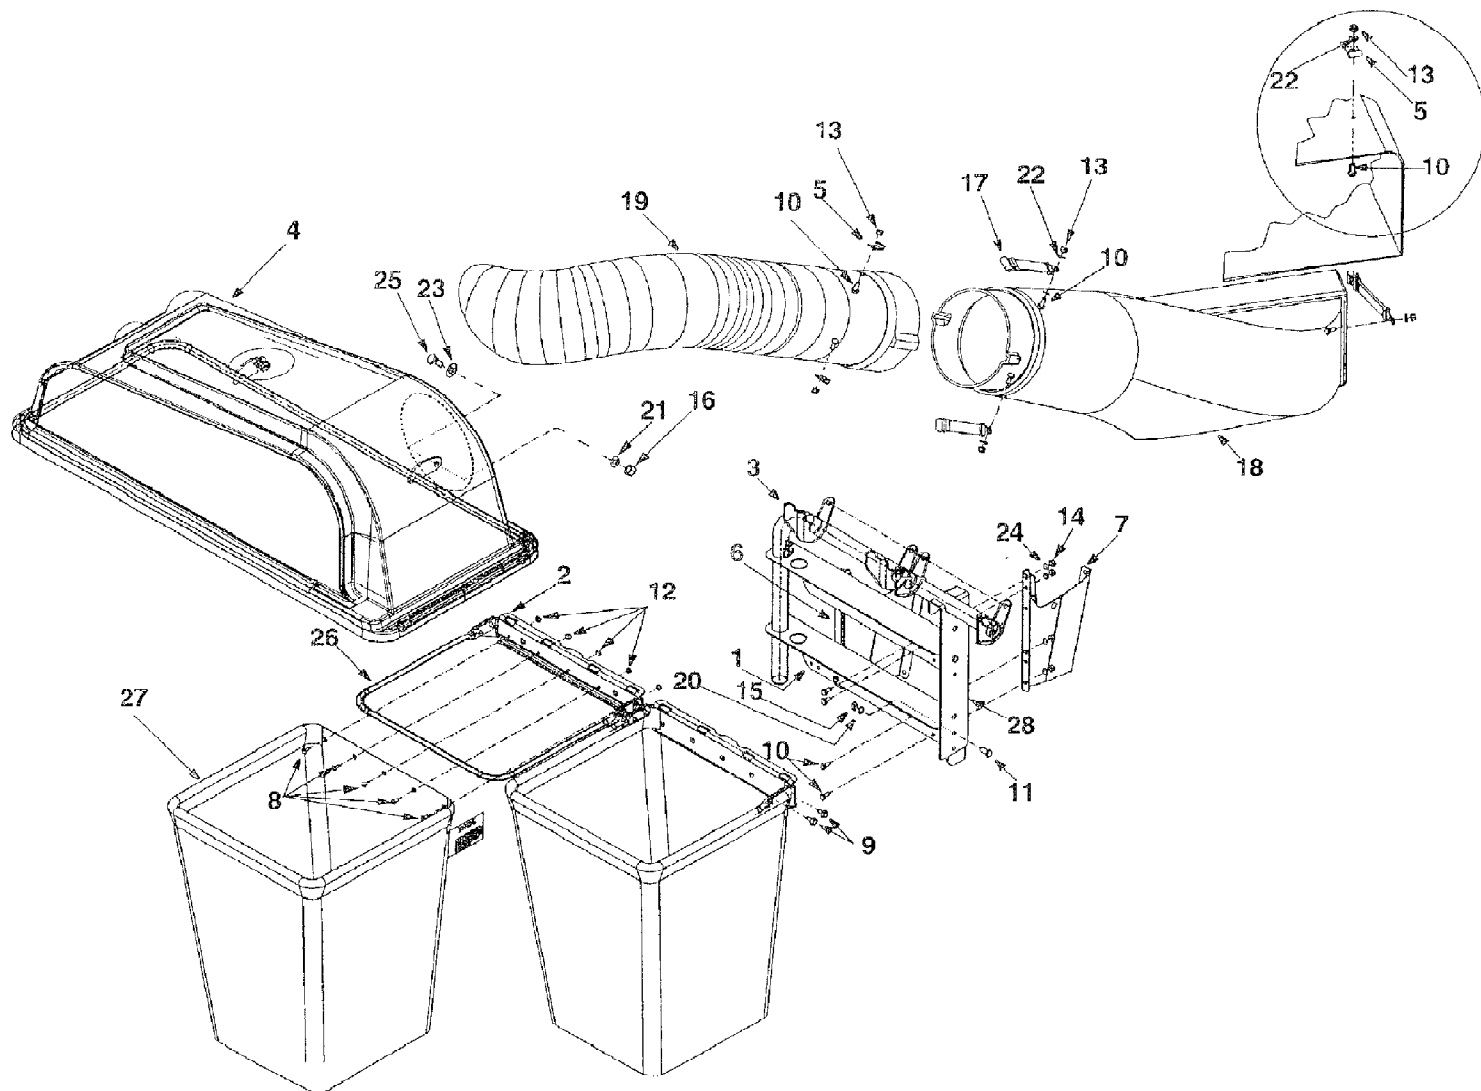

190-063-000 Twin Bagger (2002)  
Grass Catcher Assembly

190-063-000 Twin Bagger (2002)  
Grass Catcher Assembly

Page 2 of 4

Ref #	Part Number	Qty	S/P/F	Description
1	16587B	1	S	Catcher Support Tube Mtg. Brkt.
2	16591A	1	S	Hanger Bracket: Bag Frame
3	16592	1	S	Catcher Support Tube Assembly
4	16594A	1		Cover Assembly Model 063 only; See "Grass Catcher Cover Assembly" illustration and parts list for complete breakdown.
	631-0007	1		Cover Assembly Model 103 only; See "Grass Catcher Cover Assembly" illustration and parts list for complete breakdown.
5	16606	1	S	Retainer Hook Bracket
6	16610C	1	S	Support Bracket: LH
7	16611C	1	S	Support Bracket: RH
8	710-0473	1	/P	Mach. Screw: #10-24 X 0.5"
9	710-0604	1	S	Screw, TT: 5/16-18 X 0.625"
10	710-0751	1	/P	Hex Bolt: 1/4-20 X 0.620" Gr. 5
11	710-3008	1	/P	Hex Bolt: 5/16-18 X 0.75" Gr. 5
12	712-0272	1	/P	Hex Sems Nut: 10-24
13	712-0324	1	/P	Hex Lock Nut
14	712-3006	1	/P	Hex Nut: Gr. 5
15	712-3010	1	S	Hex Nut: 5/16-18
16	712-3017	1	S	Hex Nut: 3/8-16 Gr. 8
17	723-0383	1	S	Retainer Strap Assembly
18	731-0827A	1	S	Discharge Chute Model 063 only
	731-0925A	1	S	Discharge Chute Model 103 only
19	731-0899A	1	S	Chute Tube Model 063 only
	731-0926	1	S	Chute Tube Model 103 only
20	736-0119	1	S	Lock Washer: 5/16
21	736-0169	1	S	Lock Washer
22	736-0175	1	S	Spring Washer
23	736-0255	1	S	Bell Washer Model 063 only
	736-0253	1	S	Bell Washer Model 103 only
24	736-0329	1	S	Lock Washer: 1/4
25	738-0380	1	S	Shoulder Screw
26	749-0701A	1	S	Frame Tube
27	764-0221	1	S	Catcher Bag
28	783-0601	1	S	Catcher Support Bracket